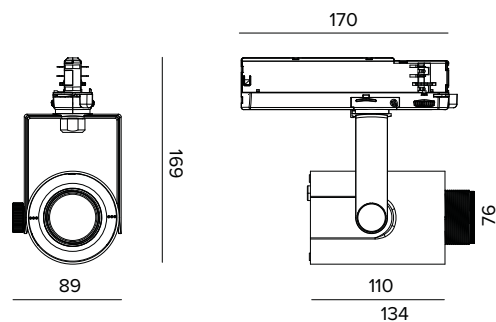

T036ZMP940ELPW | RAY 75 ZOOM

Professional adjustable LED projector with a variable light beam opening

The fixture's photometric values can be found on the following pages

The figures on the drawing are expressed in mm.

Colour and finish: Plaster white

Dimensions: 75

Weight: 0.53Kg

Version: ZOOM PRECISION

Degree of protection: IP20

ELECTRICAL CHARACTERISTICS

ON-OFF electronic driver integrated into the track adapter.

Fixture Power: 20W